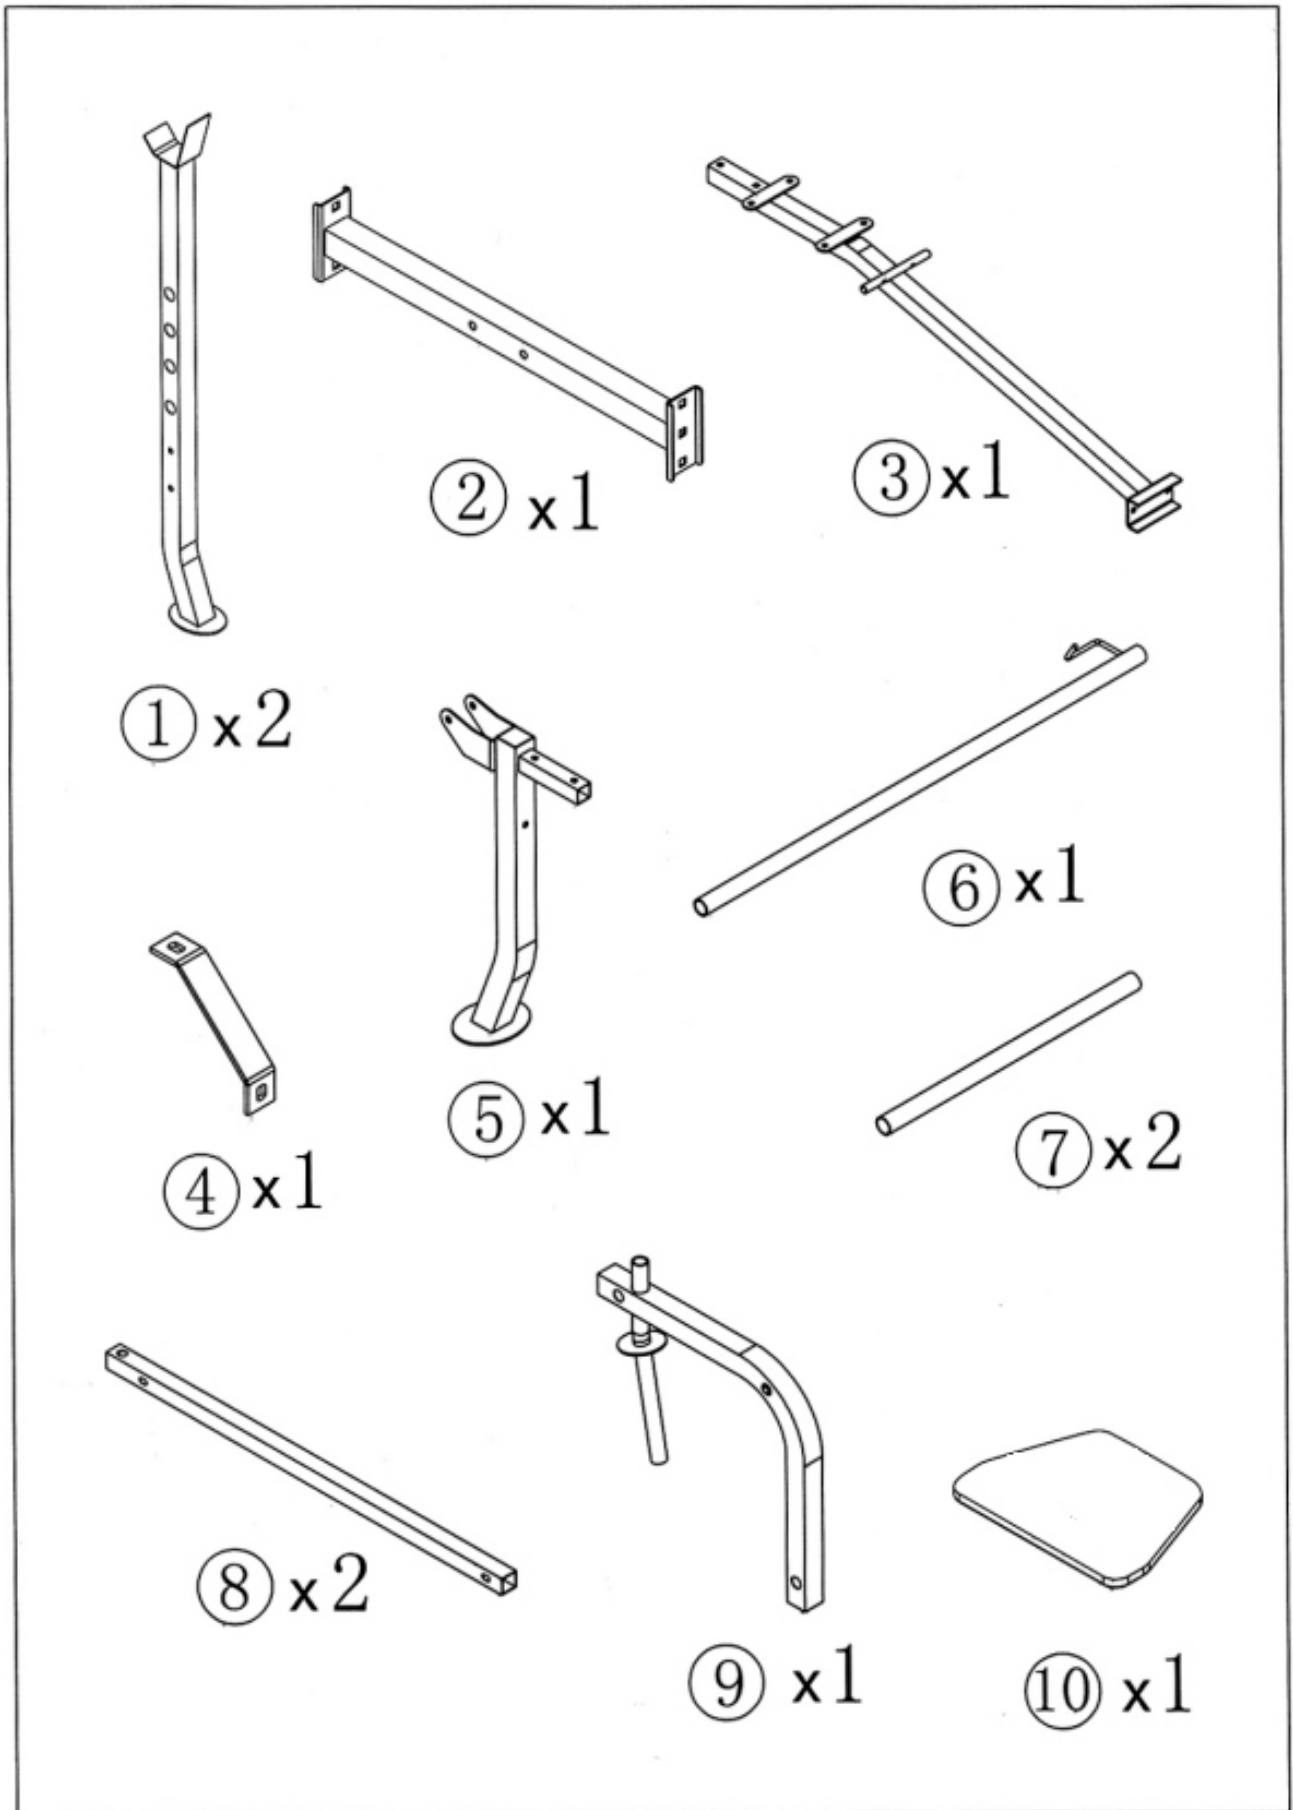

MARCY®

**MARCY PRO
WEIGHT BENCH
With 100-lb set
PM-2084**

IMPORTANT: Please read the Important Safety Notice and Assembly Information in the Owner's manual before assembling this product.

Assembly Manual

180328

①① x 1

①② x 1

①③ x 2

①④ x 1

①⑦ x 4

①⑨ x 3

②① x 2

②⑦ x 1

③⑤ x 3

③⑥ x 7

②⑧ x 1

③② x 8

③③ x 3

③④ x 7

mm

②④ x 4

M10 x 2 5/8"

③⑥ x 4

M10

③④ x 4

Ø 3/4"

1

②⑤	x 2		M10 x 2 1/8"	③③	x 3		∅ 5/8"
②⑥	x 1		M8 x 1 5/8"	③④	x 2		∅ 3/4"
②⑦	x 1		M8 x 1 3/4"	③⑤	x 3		M8
③①	x 1		M8 x 2 1/8"	③⑥	x 2		M10