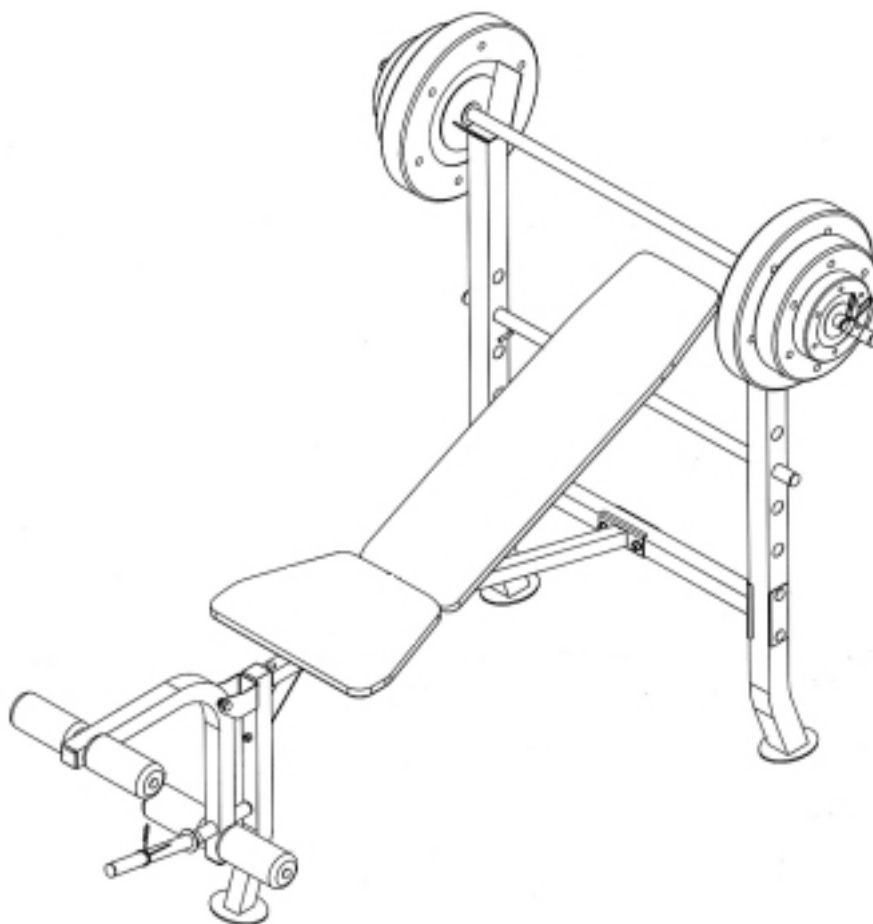

MARCY®

**MARCY PRO
WEIGHT BENCH
With 100-lb set
PM-2084**

IMPORTANT: Please read the Important Safety Notice and Assembly Information in the Owner's manual before assembling this product.

Assembly Manual

180328

①① x 1

①② x 1

①③ x 2

①④ x 1

①⑦ x 4

①⑨ x 3

②① x 2